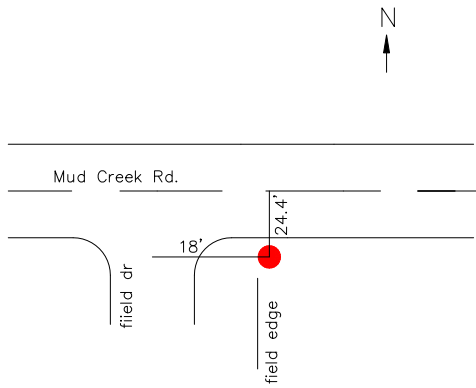

Point Number: 43051 Observation: JJJ

Date: 8-5-05

Township: Delaware Section: 5

Monument Description: Buried Disc

Monument Location: Mud Creek Rd .25 Mi E of Coy Rd. Edge of South Right-of-way.  
24.4øS of Mud Creek Rd CL. 18.0øE of stone field drive CL.

Sketch:

Photo:

Sky Observation Chart:

Defiance County GPS Coordinates

Northing— 613483.259 sft

Easting— 1408364.812 sft

Elevation— 710.68 ft

15°-- NW