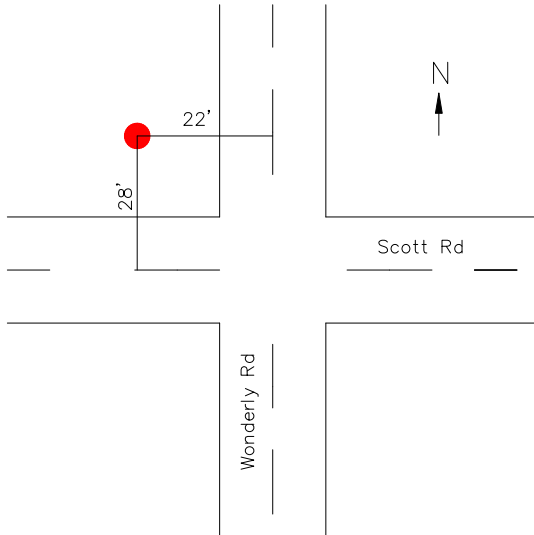

Point Number: 52051 **Observation:** JJL **Date:** 7-25-05

Township: Farmer **Section:** 5

Monument Description: Iron Post with Disc on top (USGS 818)

Monument Location: NW quadrant of Wonderly/ Scott intersection. 22.0øW of Wonderly CL. 28.0øN of Scott CL.

Sketch:

Photo:

Sky Observation Chart:

Defiance County GPS Coordinates

Northing—643304.770 sft

Easting—1378562.086 sft

Elevation—817.18 ft

USGS stamped 818