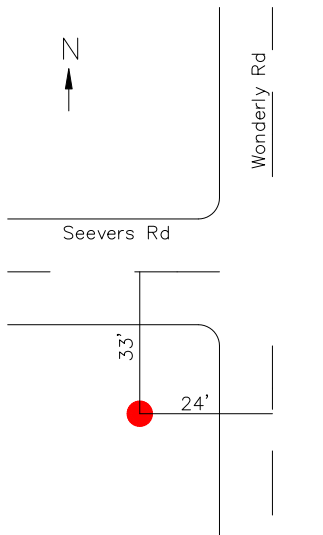

Point Number: 52291 **Observation:** GES **Date:** 6-8-04

Township: Farmer **Section:** 29

Monument Description: Disc on Iron Post

Monument Location: SW quadrant of Seevers/ Wonderly intersection. 24'W of Wonderly CL. 33'S of Seevers CL.

Note: post seems to have shifted, may not be very accurate

Sketch:

Photo:

Sky Observation Chart

Defiance County GPS Coordinates

Northing—627353.146 sft

Easting—1378396.208 sft

Elevation—745.83 ft