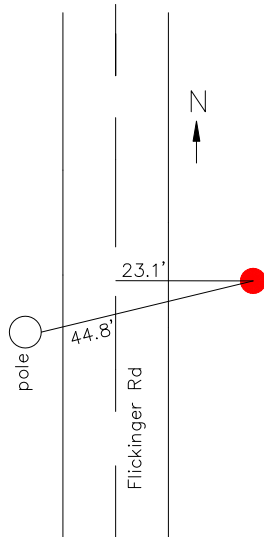

Point Number: 53131 Observation: JJJ Date: 8-8-05

Township: Washington Section: 13

Monument Description: Buried Disc

Monument Location: On Flickinger Rd. .2 mi north of Bostater Rd. 23.1øE of Flickinger Rd CL. 44.8øENE of the east side of the 4th p-pole north of Bostater/Flickinger intersection

Sketch:

Photo:

Sky Observation Chart

Defiance County GPS Coordinates
Northing—632860.335 sft
Easting—1425805.559 sft
Elevation—706.66 ft

Clear Skies.