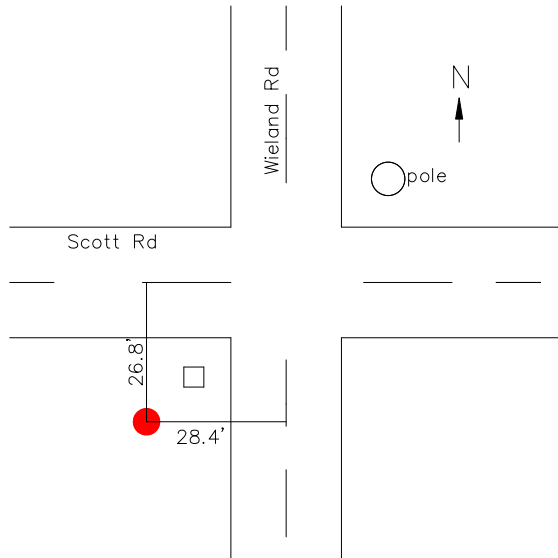

Point Number: 54081 **Observation:** JJJ **Date:** 8-1-05

Township: Tiffin **Section:** 8

Monument Description: Buried Disc

Monument Location: SW quadrant of Scott Rd/ Wieland Rd intersection. 26.8ø south of Scott CL. 28.4ø west of Wieland CL. Just southwest of a t-ped

Sketch:

Photo:

Sky Observation Chart

Defiance County GPS Coordinates

Northing—642132.773 sft

Easting—1442089.304 sft

Elevation—710.1 ft