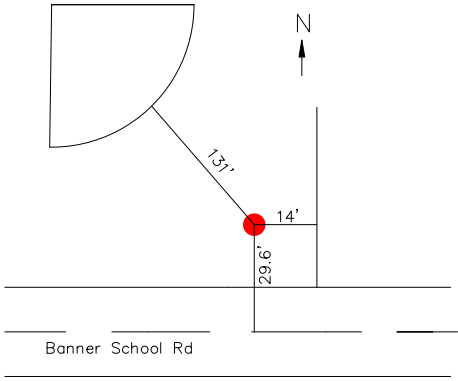

Point Number: 55291 Observation: JJL Date: 8-9-05

Township: Adams Section: 29

Monument Description: Buried disc

Monument Location: SE corner of Tinora School Grounds. 29.6' N of Banner School CL. 131' SE of 26<sup>th</sup> metal pole from west (baseball field). 14' W of field

Sketch:

Photo:

Sky Observation Chart

Defiance County GPS Coordinates  
 Northing—620369.069 sft  
 Easting—1469153.549 sft  
 Elevation—736.17 ft