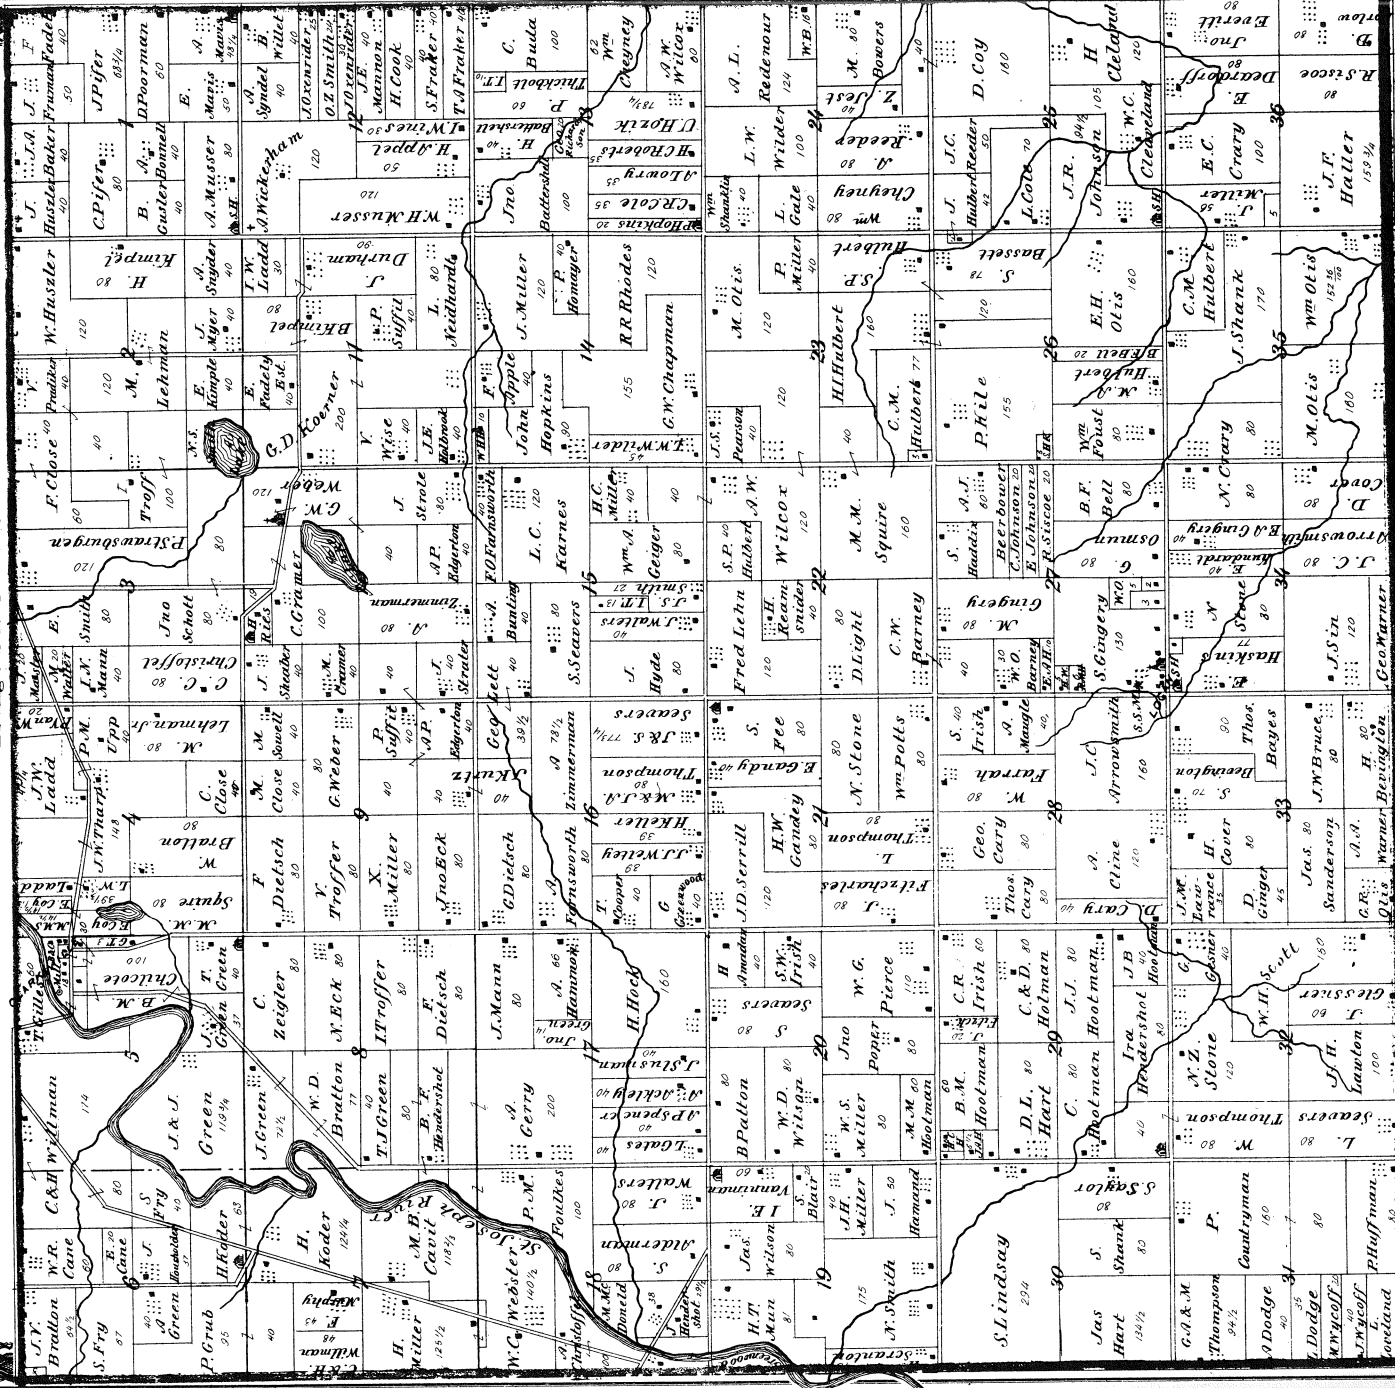

MAP OF MOLLFORD TOWNSHIP

Range 1 E. Town 5 N.

Surveyed by T. A. Washburn C. E.

Revised by House & Baker, C. E.