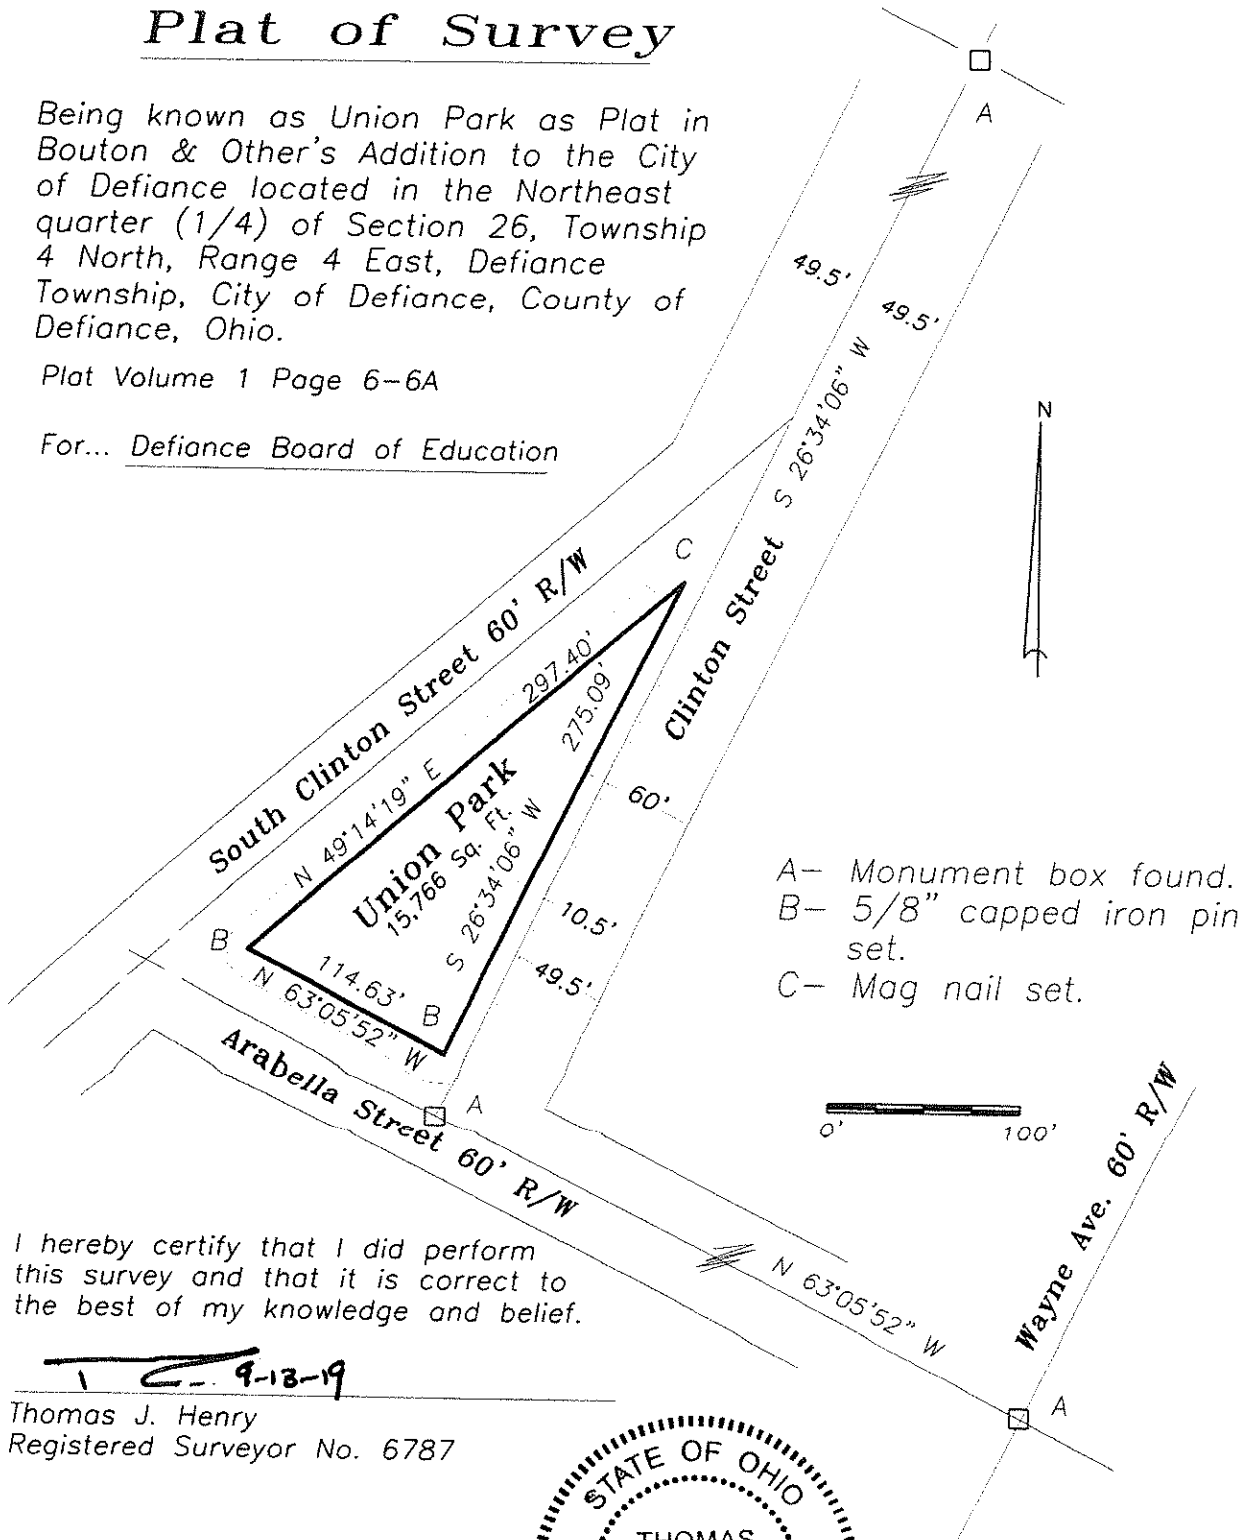

Plat of Survey

Being known as Union Park as Plat in Bouton & Other's Addition to the City of Defiance located in the Northeast quarter (1/4) of Section 26, Township 4 North, Range 4 East, Defiance Township, City of Defiance, County of Defiance, Ohio.

Plat Volume 1 Page 6-6A

For... Defiance Board of Education

- A- Monument box found.
- B- 5/8" capped iron pin set.
- C- Mag nail set.

I hereby certify that I did perform this survey and that it is correct to the best of my knowledge and belief.

THC 9-13-19

Thomas J. Henry
Registered Surveyor No. 6787

L-004-135
B-010-027