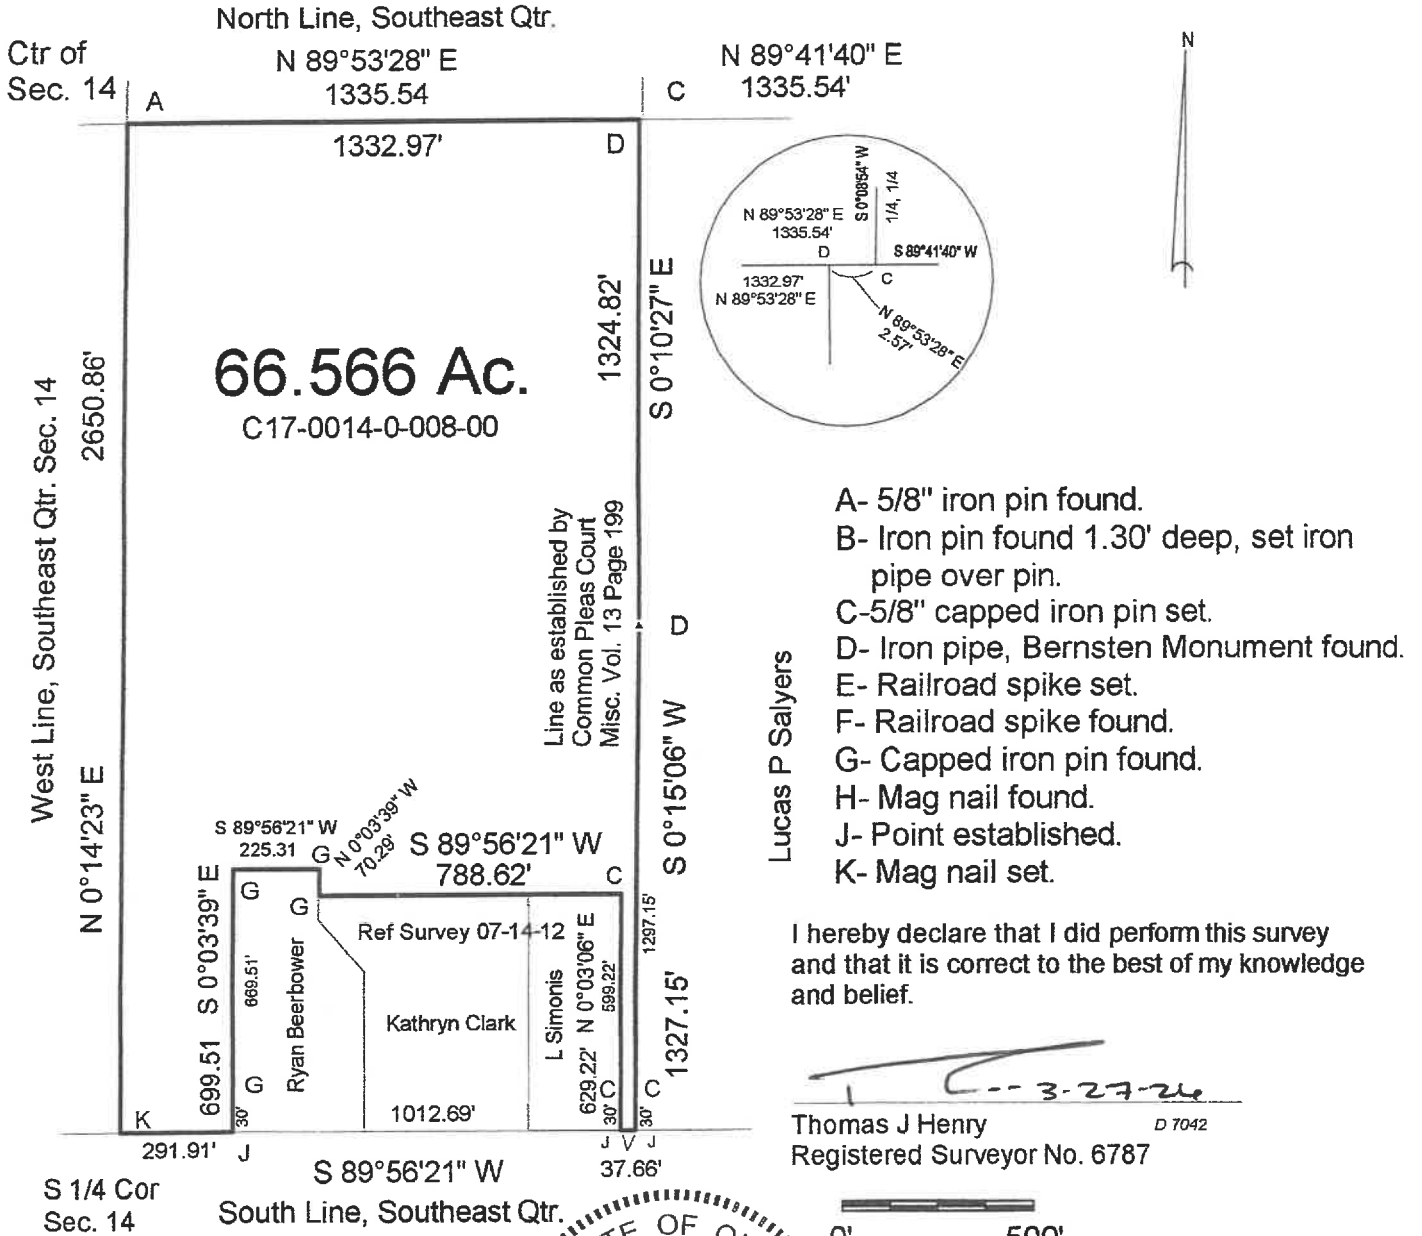

Plat of Survey

Being a part of the Southeast quarter (1/4) of Section 14, Township 4 North, Range 3 East, Delaware Township, Defiance County, Ohio.

For... Jest Cache OR 323 Page 1270

Plat redrawn from a previous survey completed on 2-23-08 and recorded in Survey Volume 7 page 16

07-14-22